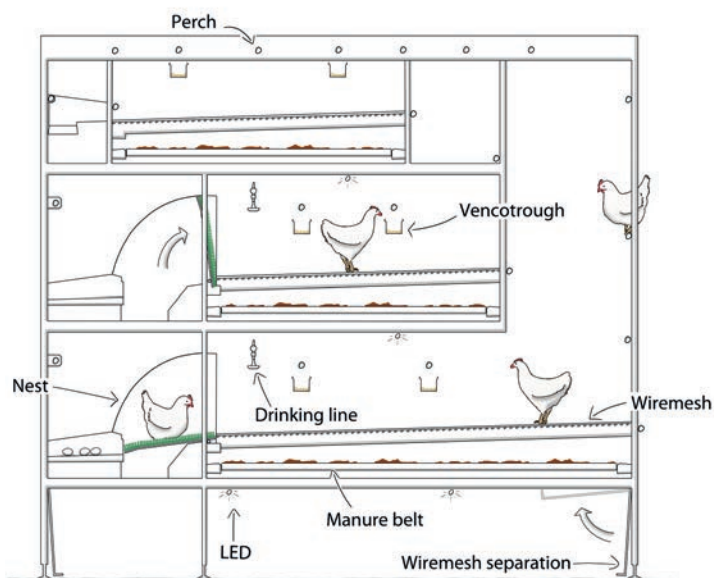

## Aviary system

The Bolegg Gallery is an aviary system offering comfort to both the bird and the poultry manager. The multi-tier system provides maximal living area, with easy accessible feed, water and nesting areas. The system follows the proven tree-concept, stimulating bird movement throughout the system. Birds find feed, water and nesting areas within one level.

The clever construction of the Bolegg Gallery optimizes labour efficiency. All 3 tiers are equipped with egg belts, enabling automatic collection of all eggs. The open structure allows easy inspection; winchable backwalls allow nest inspection and an internal walkway provides a good overview and access to all levels. Combined with easy operation of all processes, the Bolegg Gallery offers a controllable and easy to manage system.