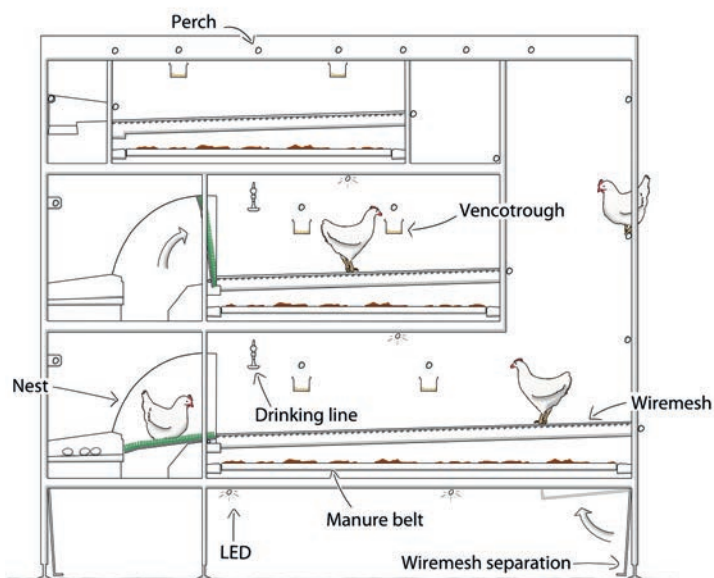

Think ahead with **poultry people**

Bolegg Gallery

Has it all

Aviary system

The Bolegg Gallery is an aviary system offering comfort to both the bird and the poultry manager. The multi-tier system provides maximal living area, with easy accessible feed, water and nesting areas. The system follows the proven tree-concept, stimulating bird movement throughout the system. Birds find feed, water and nesting areas within one level.

The clever construction of the Bolegg Gallery optimizes labour efficiency. All 3 tiers are equipped with egg belts, enabling automatic collection of all eggs. The open structure allows easy inspection; winchable backwalls allow nest inspection and an internal walkway provides a good overview and access to all levels. Combined with easy operation of all processes, the Bolegg Gallery offers a controllable and easy to manage system.

- Easy management
- Efficient egg collection
- Prevents eggs remaining in the system
- A safe choice
- Maximises birds per house